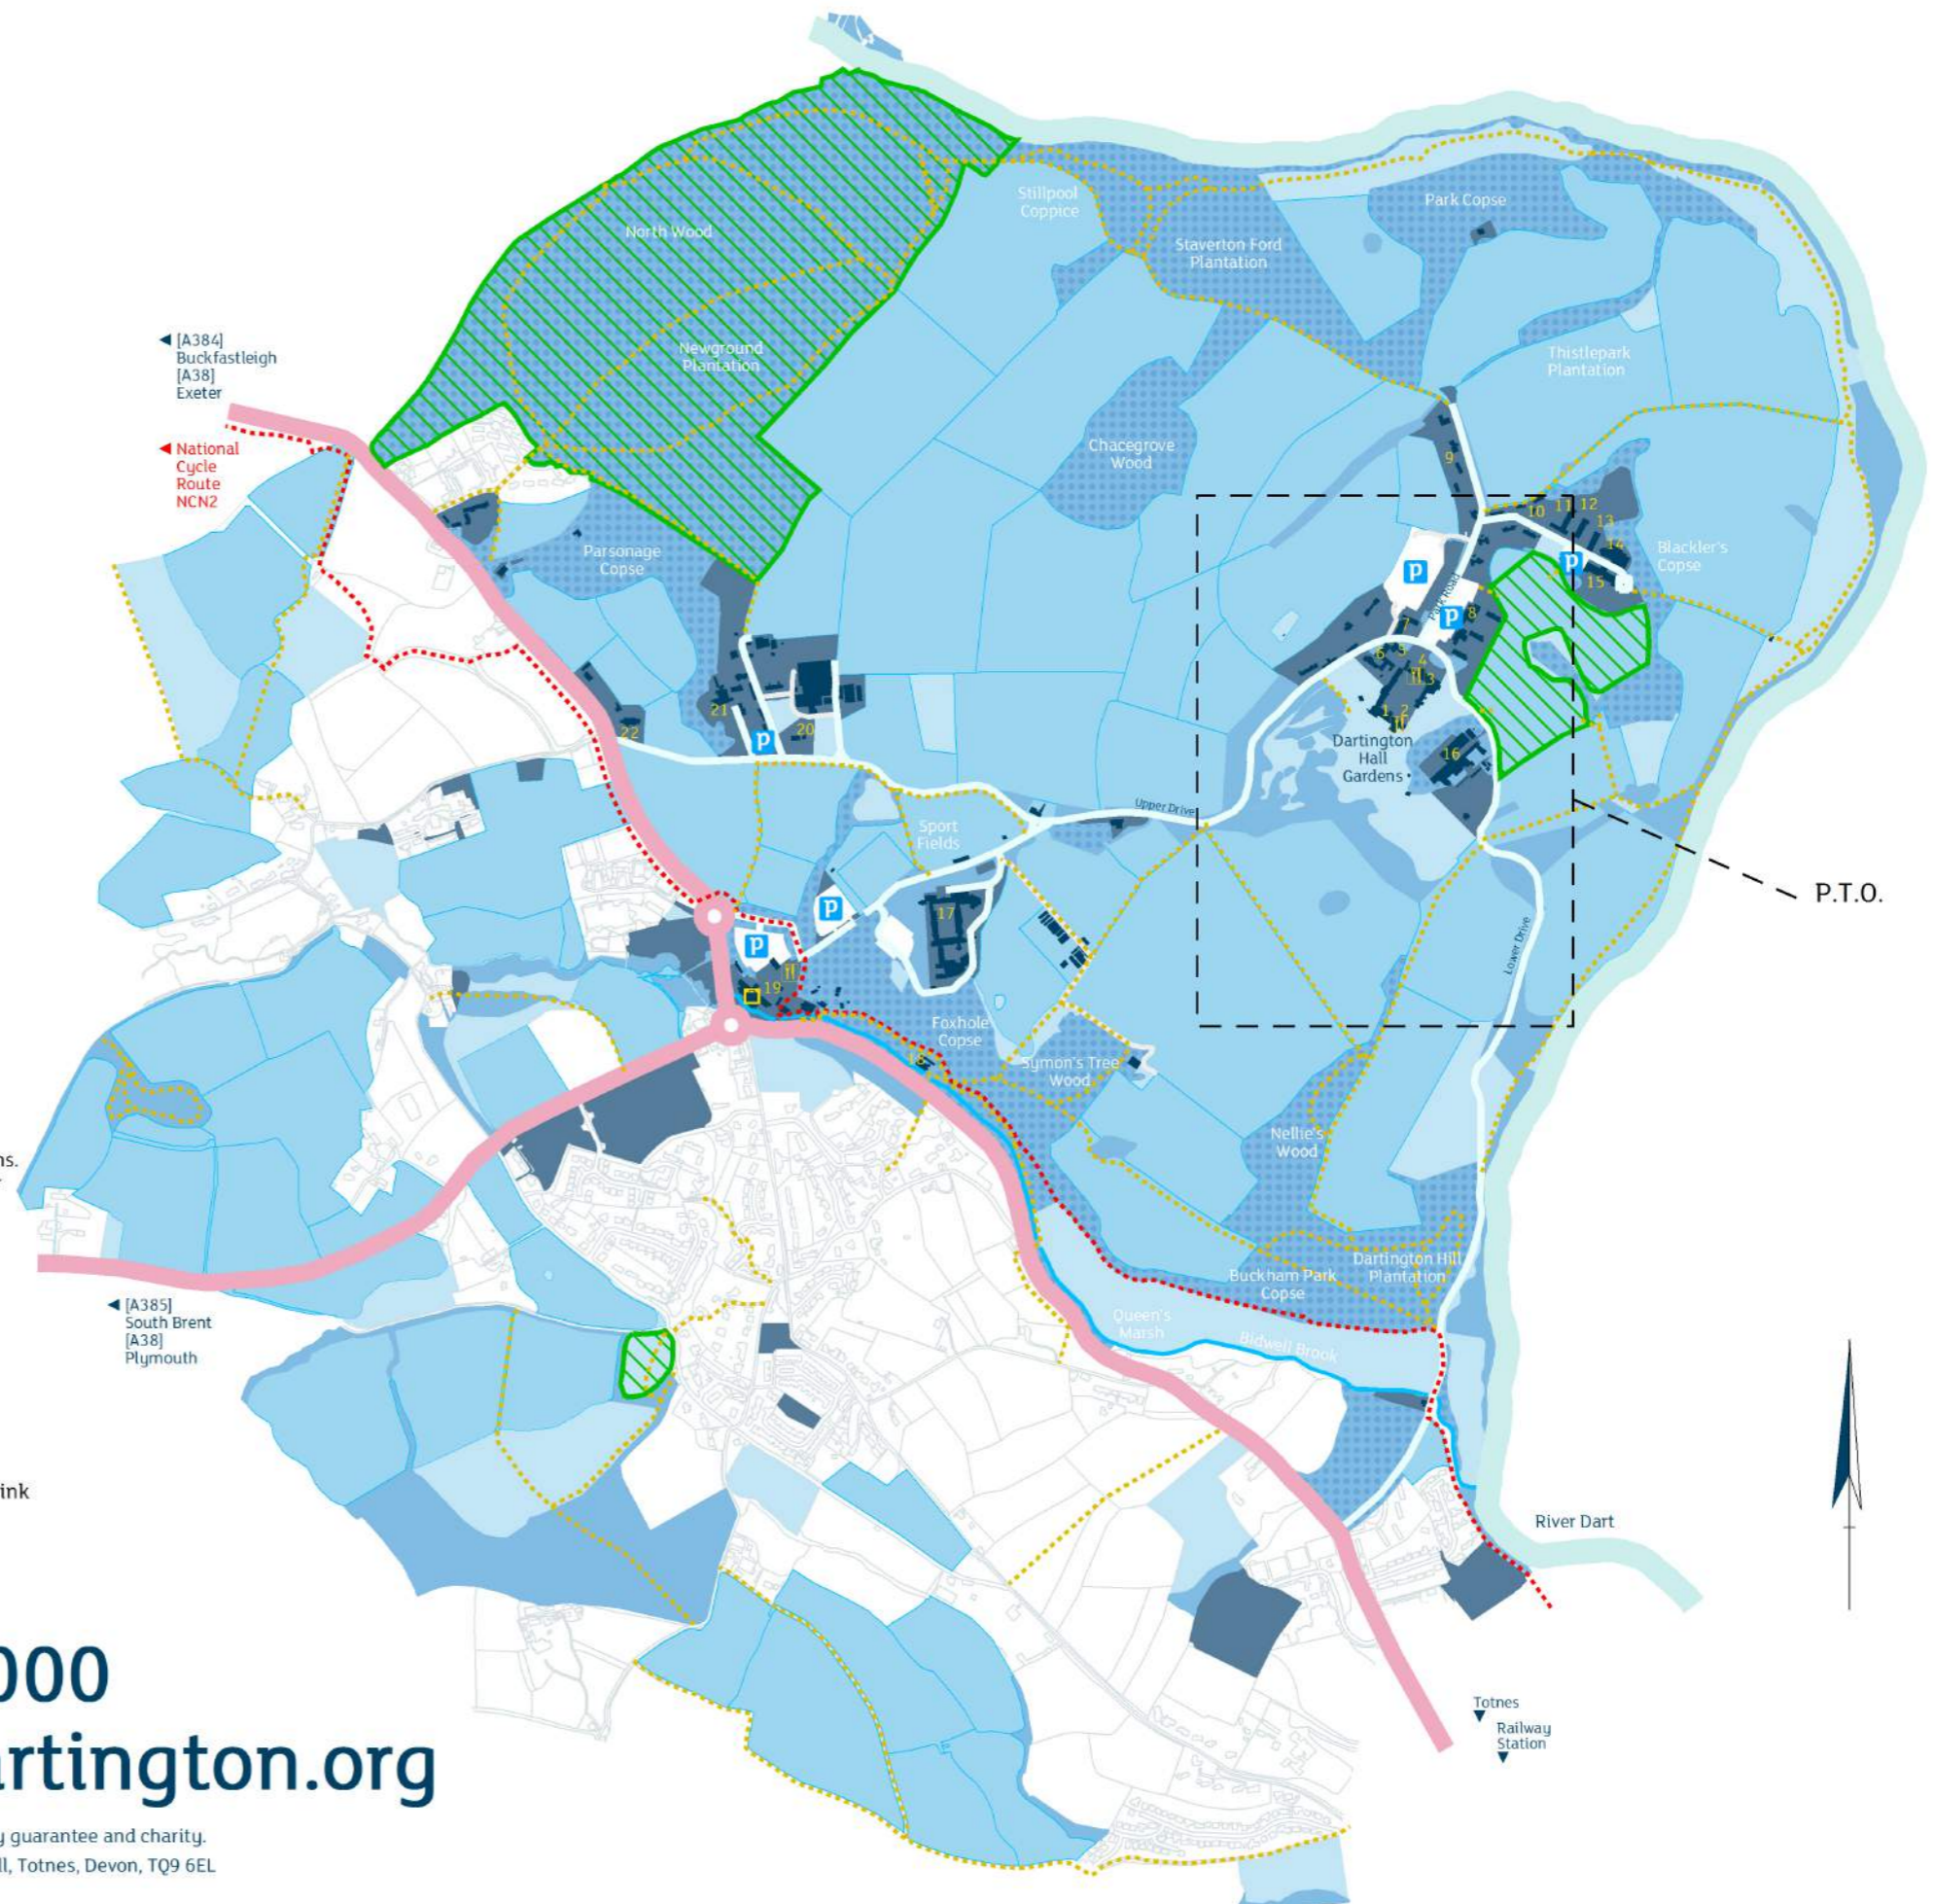

Dartington

Dartington Hall, Totnes, Devon, TQ9 6EL

The Dartington Hall Estate

Key

1. The Great Hall
2. The White Hart
3. Barn Theatre & Cinema
4. Roundhouse Café
5. Granary
6. Print Workshop & Bindery
7. Visitor Centre
8. Higher Close
9. Warren Lane
10. Dynamic Adventures
11. Park School
12. Chimmels
13. Blacklers
14. The Hexagon
15. Aller Park
16. Space
17. Foxhole
18. Lower Tweed Mill
19. The Shops at Dartington
20. Old Parsonage Farm
21. Schumacher College
22. Dartington Church

Access

Dogs are not permitted in the Dartington Hall Gardens. Elsewhere on the estate, all dogs must be kept under close control and on leads around livestock.

- Main road
- Estate road
- Unsurfaced road
- Footpath (public & permissive)
- National Cycle Path (Access for All)
- Permissive Open Access Area

Amenities

- Parking
- Food & Drink
- Shops

Telephone: 01803 847000
Visit us online: www.dartington.org

The Dartington Hall Trust is a registered charity. Registered in England as a company limited by guarantee and charity.
Company No 1485560 Charity No 279756 Registered Office: The Elmhist Centre, Dartington Hall, Totnes, Devon, TQ9 6EL